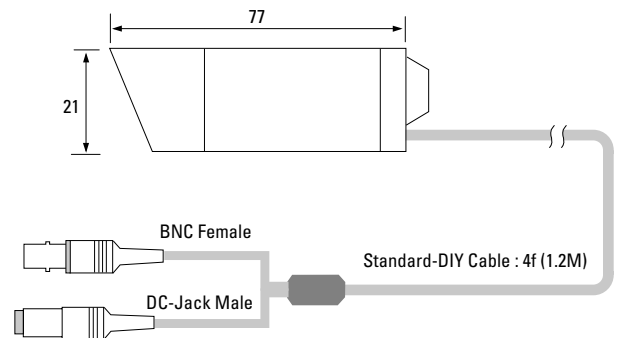

Dimension(mm) & Wiring